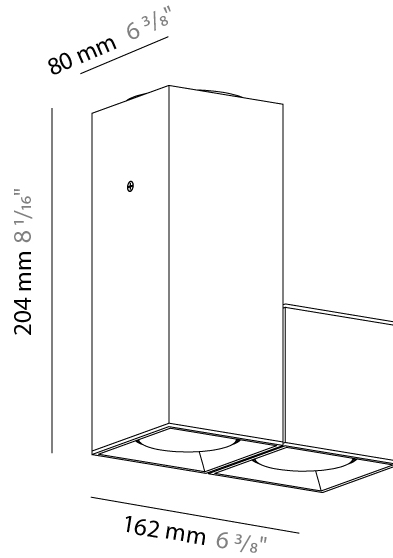

PROJECT	
TYPE	
SPECIFIER	
QUANTITY	
DATE	

DAU 2 LIGHT LINEAR SURFACE

D92029-

base number   Finish
Options

1. To build a product code in our configurator select the specify button on the base model # product page
2. To build a manual product code on this datasheet choose from the options listed below in blue font and add the suffix to the base model #

GENERAL

Series: Dau
Subseries: Dau 2 light Linear
Brand: Milan
Division: Design
Mounting Type: Surface
Mounting Location: Ceiling
Subcategory: Downlight

PHYSICAL

Shape: Abstract
Length (mm): 162
Length (in): 6 ³/₈
Width (mm): 80
Width (in): 3 ¹/₈
Height (mm): 204
Height (in): 8
Light Distribution: Adjustable / Direct
Weight (kg): 1.63
Weight (lbs): 3.59
Fixture Finish: BAL / MWL / BSL
Fixture Material: Extruded Aluminum

ELECTRICAL

Number of Lamps: 2
Lamp Type: LED Retrofit
Lamp Shape: MR16
Bulb Included: Bulb Not Included
Max. Wattage Per Lamp (W): 4
Lamp Base: GU10
Input Voltage (V): 120

LED

OPTICAL

Adjustability: Rotational; Tilt 300°

RATINGS AND CERTIFICATIONS

Certified By: Certified for North American Standards
IP rating: IP20