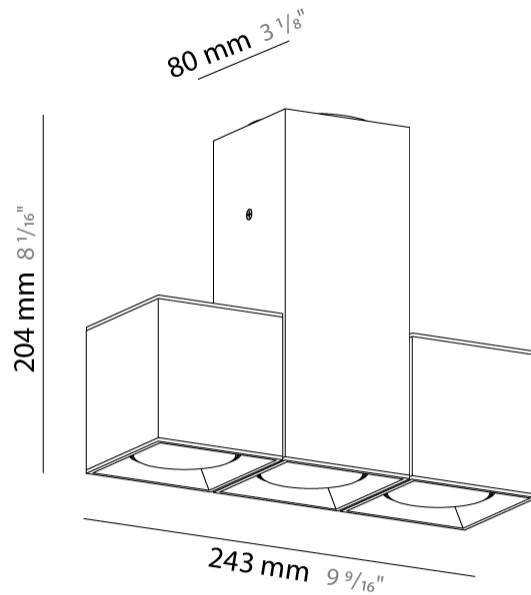

PROJECT	_____
TYPE	_____
SPECIFIER	_____
QUANTITY	_____
DATE	_____

DAU 3 LIGHT LINEAR SURFACE

D92030-

base number   Finish
Options

1. To build a product code in our configurator select the specify button on the base model # product page
2. To build a manual product code on this datasheet choose from the options listed below in blue font and add the suffix to the base model #

GENERAL

Series: Dau _____
Subseries: Dau 3 light Linear _____
Brand: Milan _____
Division: Design _____
Mounting Type: Surface _____
Mounting Location: Ceiling _____
Subcategory: Downlight _____

PHYSICAL

Shape: Abstract _____
Length (mm): 243 _____
Length (in): 9 ½ _____
Width (mm): 80 _____
Width (in): 3 ⅙ _____
Height (mm): 204 _____
Height (in): 8 _____
Light Distribution: Adjustable / Direct _____
Weight (kg): 1.63 _____
Weight (lbs): 3.59 _____
Fixture Finish: [BAL](#) / [MWL](#) / [BSL](#) _____
Fixture Material: Extruded Aluminum _____

ELECTRICAL

Number of Lamps: 3 _____
Lamp Type: LED Retrofit _____
Lamp Shape: MR16 _____
Bulb Included: Bulb Not Included _____
Max. Wattage Per Lamp (W): 4 _____
Lamp Base: GU10 _____
Input Voltage (V): 120 _____

LED

OPTICAL

Adjustability: Rotational; Tilt 300° _____

RATINGS AND CERTIFICATIONS

Certified By: Certified for North American Standards _____
IP rating: IP20 _____